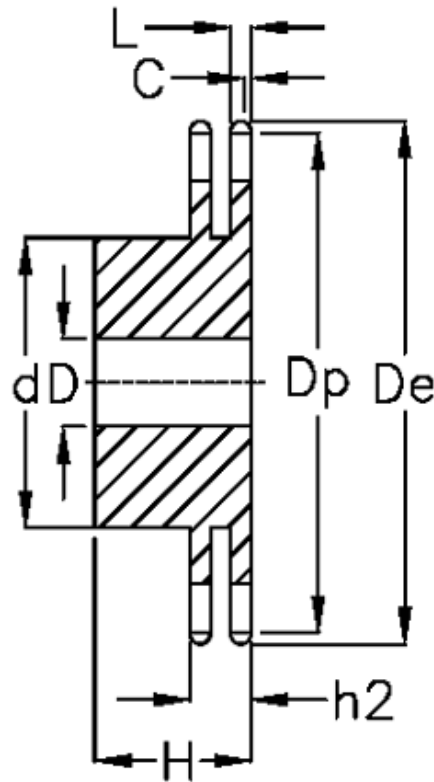

Article number: 616012005035

Description: Sprocket 08 B-2 Z=35 duplex  
predrilled

## Measures

C	= 1.3	h2	= 21
d	= 100	L	= 7
D	= 20±0,5	Number of teeth	= 35
De	= 146.7		
Dp	= 141.68		
For chain size	= 1/2" x 5/16"		
For chain type	= 08 B-2		
H	= 40		